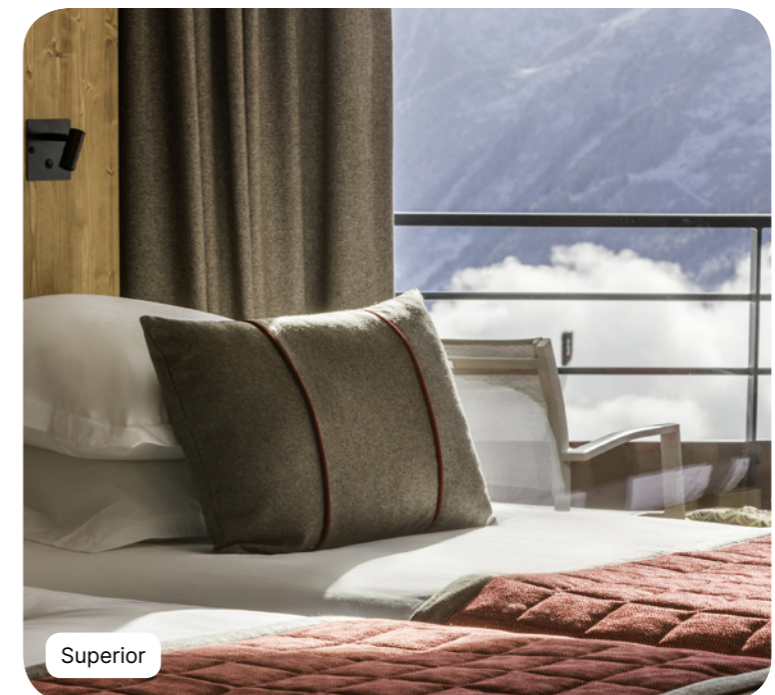

Accommodation