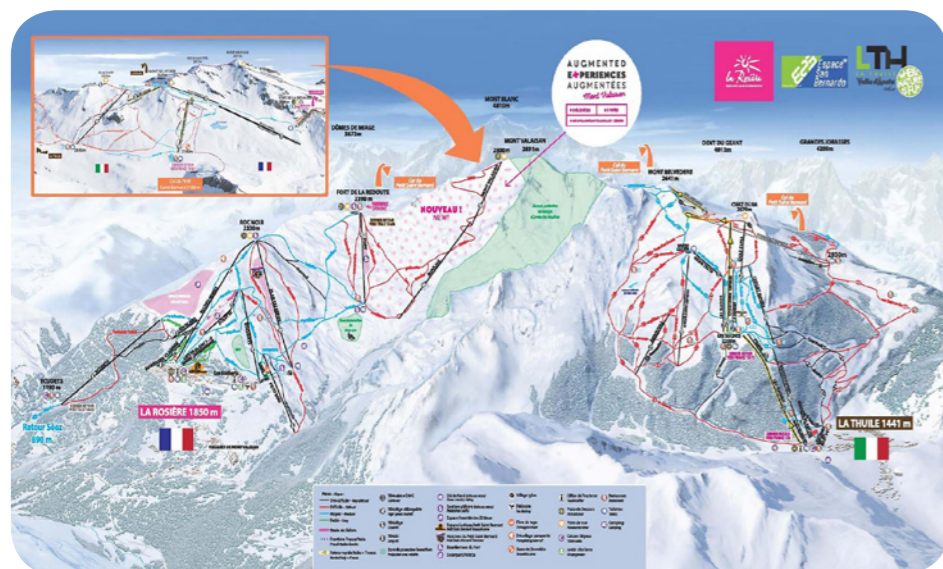

Typical Alpine favourites star alongside an array of international dishes in the contemporary, mountain-inspired ambiance of The Mont Valezan. Start your day with a made-to-order omelette, then sample à la minute grills and artisan desserts, all with breathtaking mountain views.

Ski area map

Domaine de San Bernardo

Alpine ski slopes

Number of ski slopes

Cross-country ski slopes

23 km

Freeride Zone(s)

Fun Zone(s)